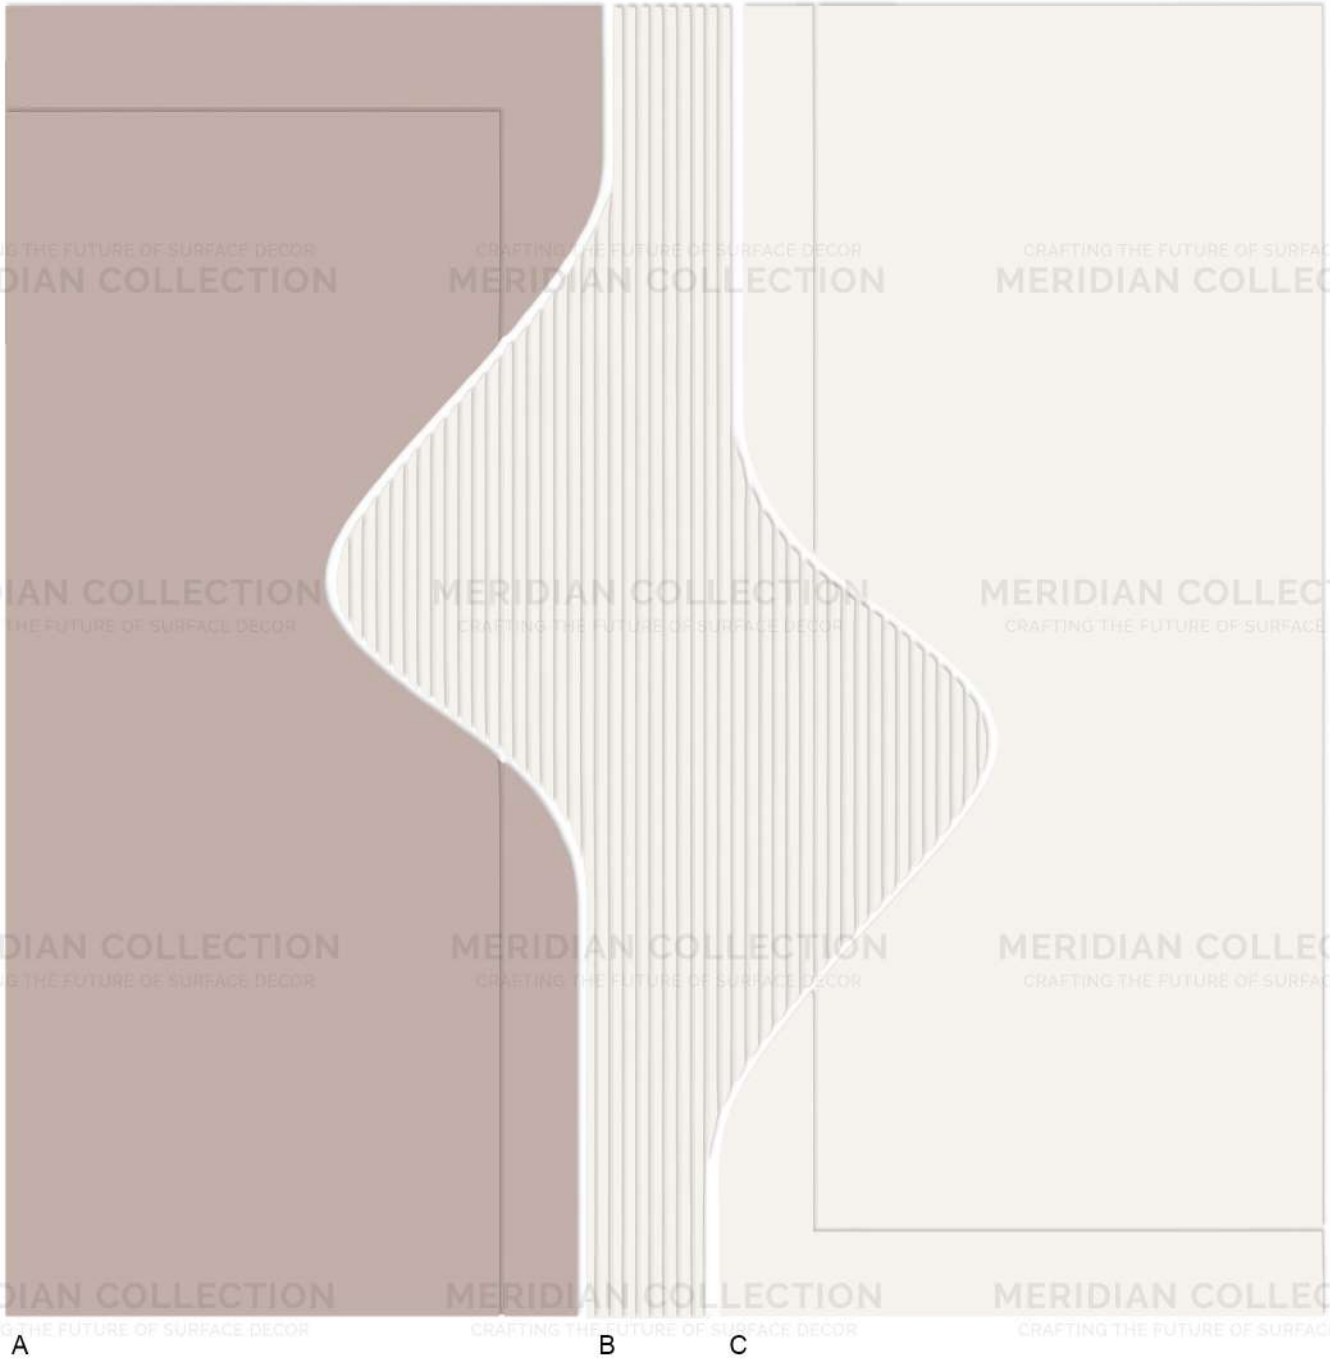

PL - 811

LV - 811

FLX - 811

MERIDIAN COLLECTION

CRAFTING THE FUTURE OF SURFACE DECOR

BKM 8500 / 865 / 811

PRODUCT SPECIFICATION

DIMENSION :