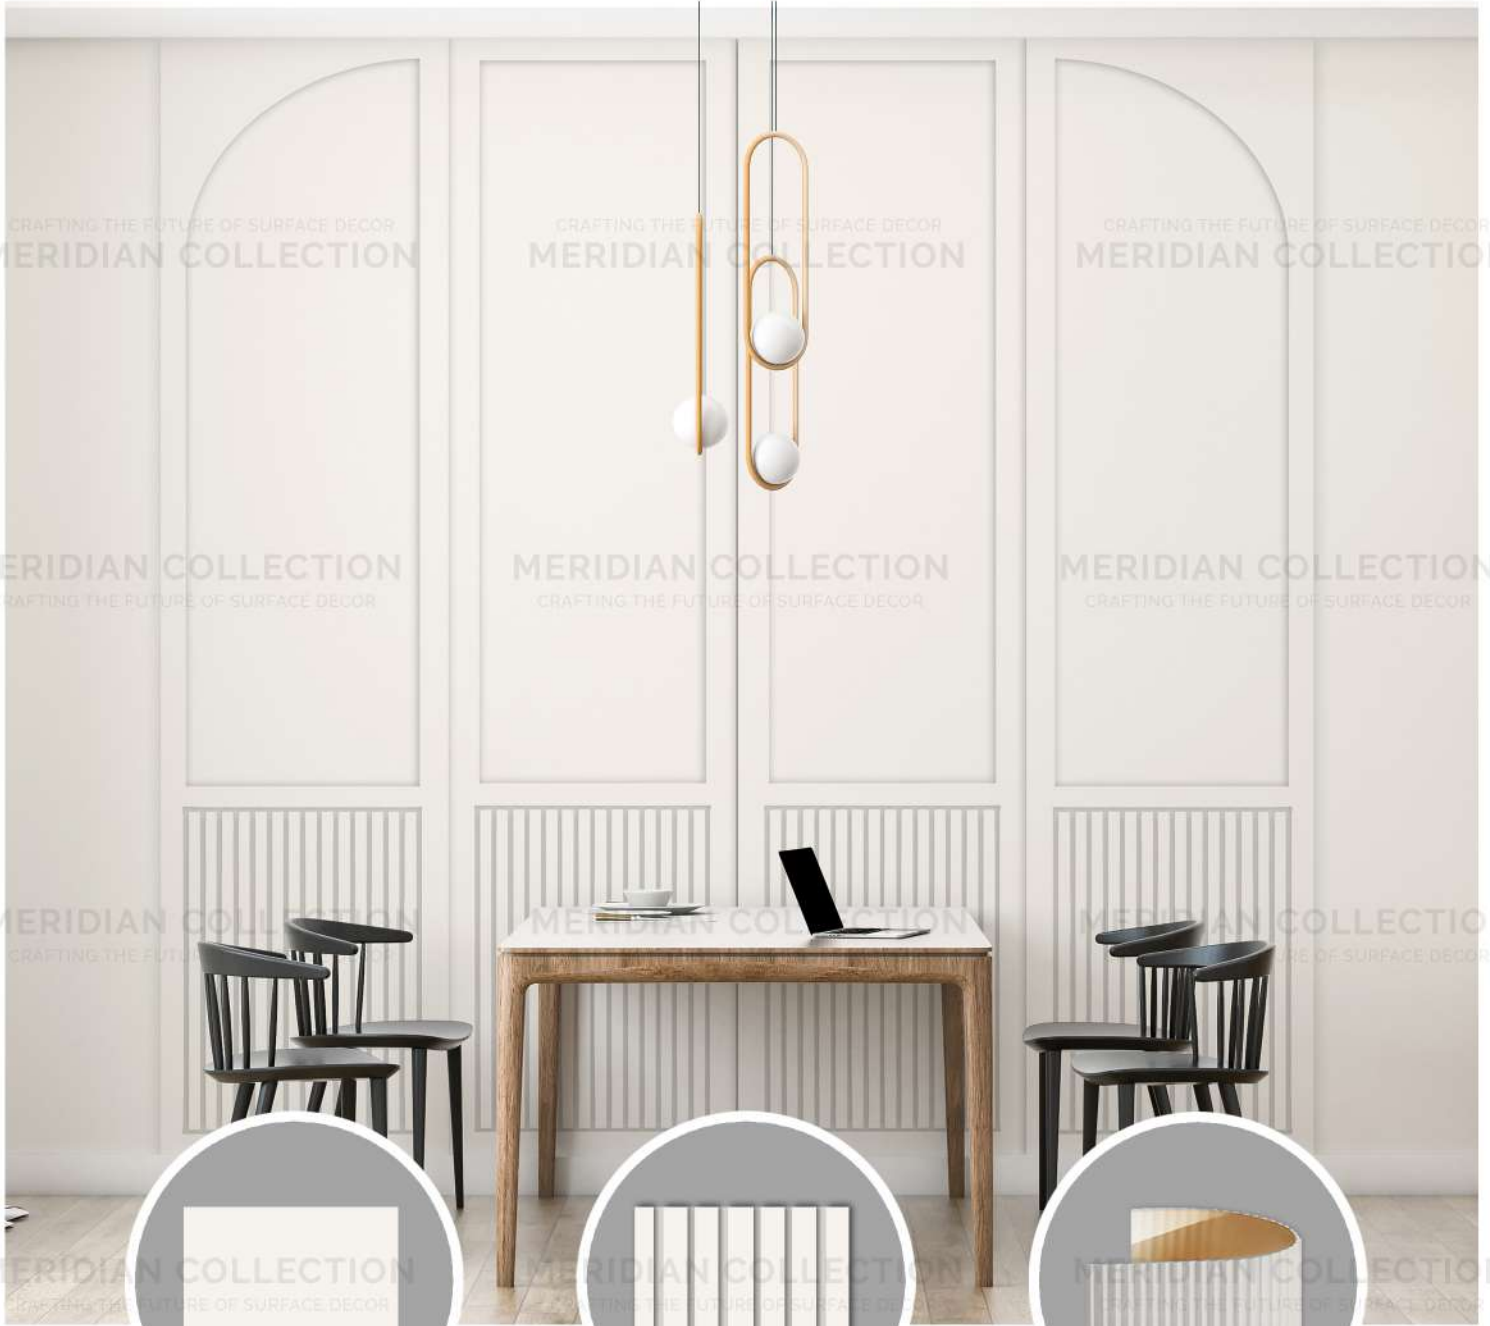

MATT FINISH WITH POLYMER SURFACE

USES :

WALLS, CELLINGS, WARDROBES
SHUTTERS, FURNITURE.

PRODUCT FEATURES

ONLY FOR INTERIOR AND VERTICAL
USE. HORIZONTAL USE AND USE IN
HUMID ENVIRONMENTS ARE
LIMITED.

Disclaimer: Products and applications shown in this catalogue are for representation purpose only utmost care has been taken to give an accurate specification of all product. Colors and shades may vary from the original products.