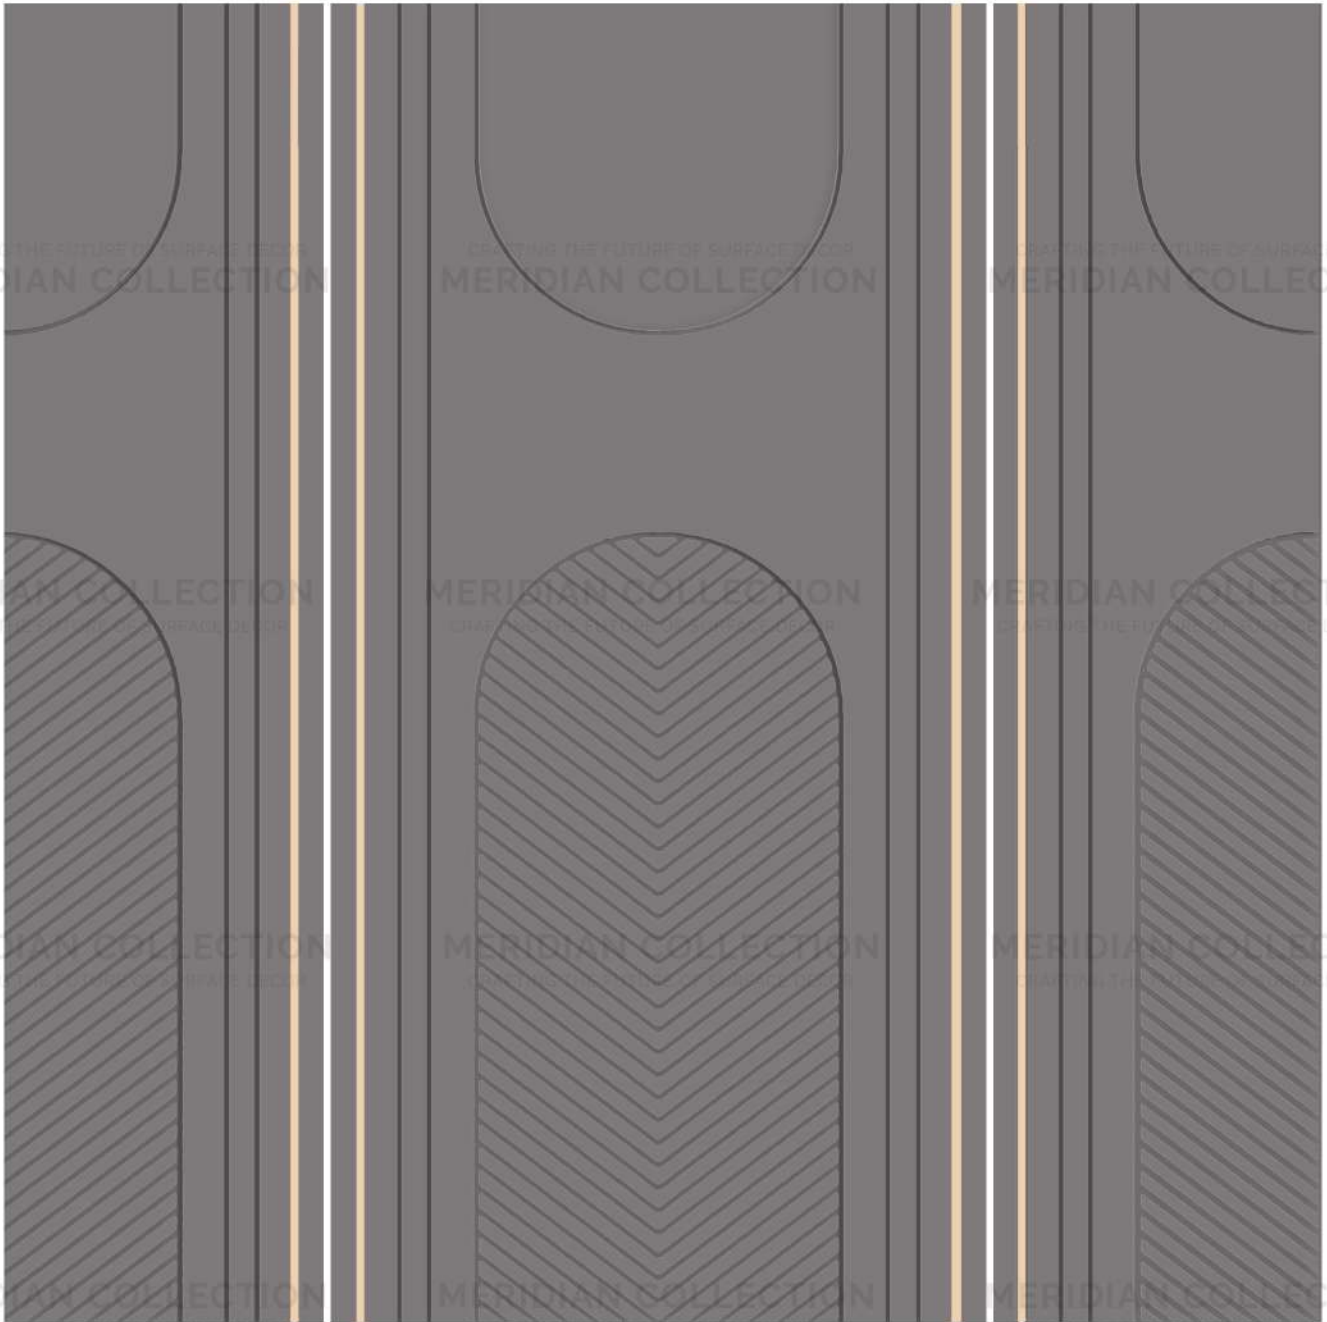

MERIDIAN COLLECTION

CRAFTING THE FUTURE OF SURFACE DECOR

MEM 7000 / 860 / ROSE GOLD MATT

A

B

C

PRODUCT SPECIFICATION

DIMENSION :

2400mm X 600mm (8X2) apx.

2880mm X 600mm (9.5X2) apx.

2400mm X 1200mm (8X4) apx.

2880mm X 1200mm (9.5X4) apx.

THICKNESS :

6mm

FINISH :

MATT FINISH WITH POLYMER SURFACE

PRODUCT FEATURES

ONLY FOR INTERIOR AND VERTICAL USE. HORIZONTAL USE AND USE IN HUMID ENVIRONMENTS ARE LIMITED.

Disclaimer: Products and applications shown in this catalogue are for representation purpose only utmost care has been taken to give an accurate specification of all product. Colors and shades may vary from the original products.