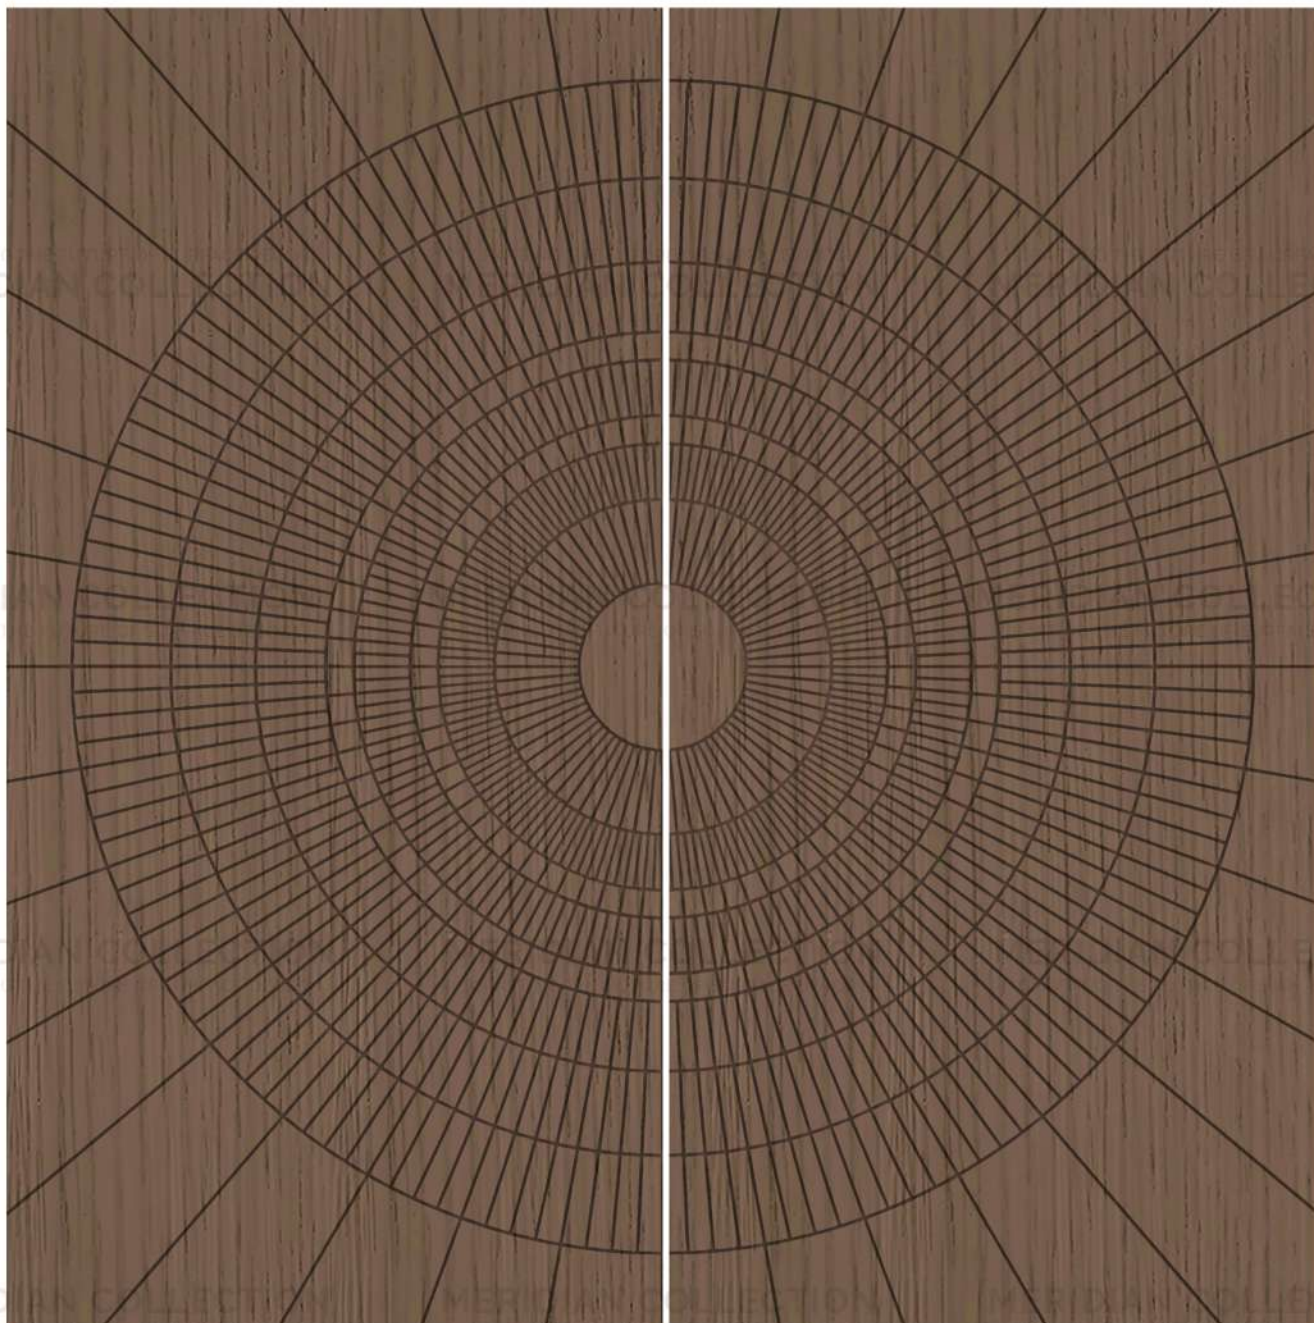

Panels That DEFINE SPACE

MERIDIAN COLLECTION

CRAFTING THE FUTURE OF SURFACE DECOR

LA 260 / 975

A

B

PRODUCT SPECIFICATION

DIMENSION :