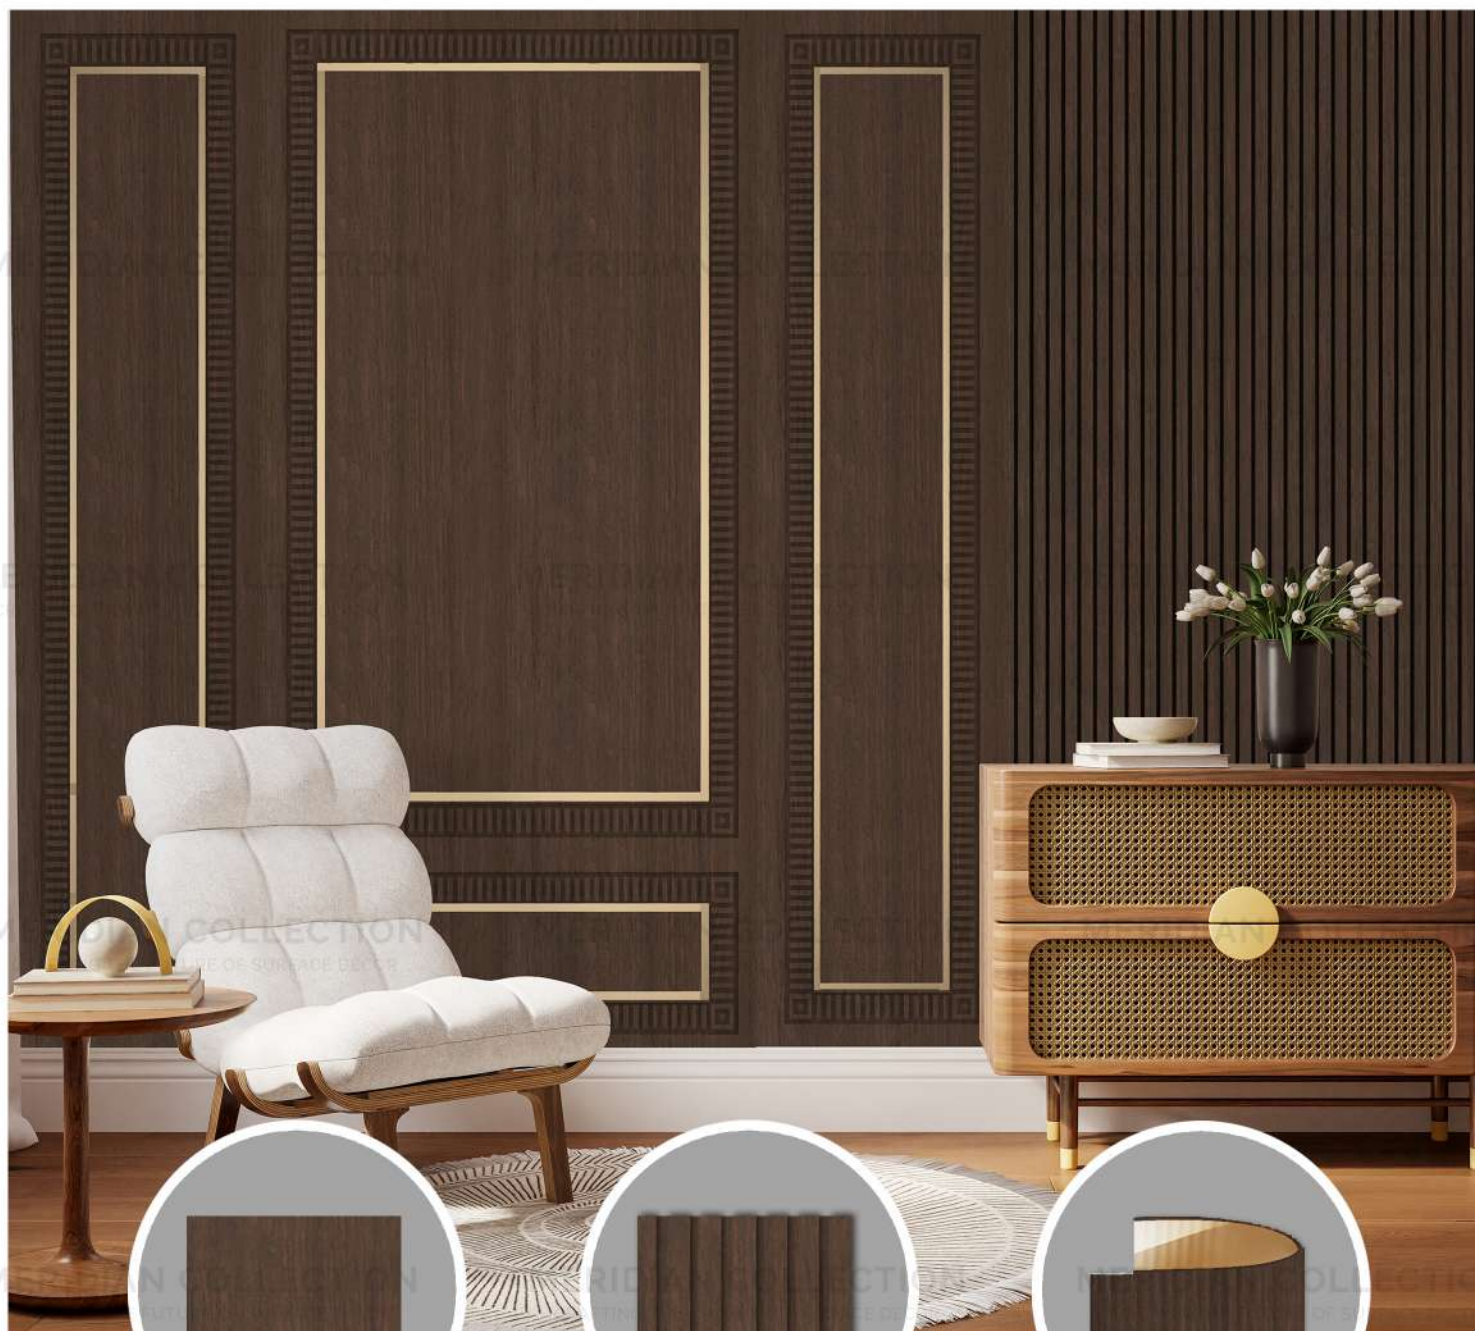

PL - 955

LV - 955

FLX - 955

Surfaces THAT SPEAK.