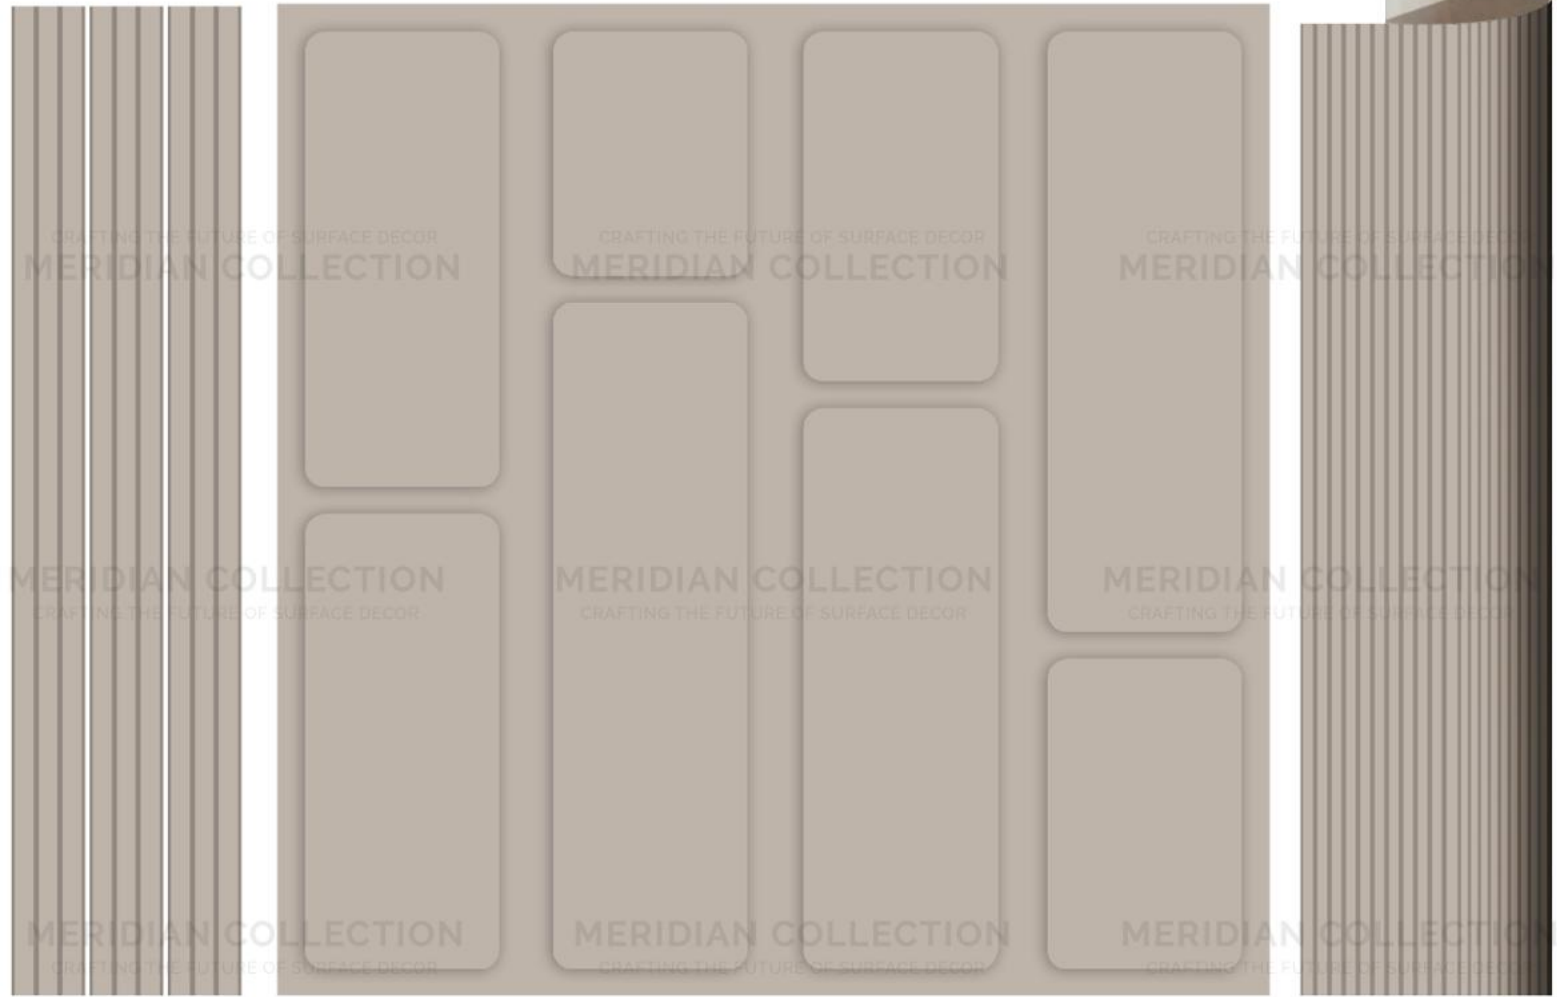

MERIDIAN COLLECTION

CRAFTING THE FUTURE OF SURFACE DECOR

LV-804

REM- 1500/804 A

B

C

D PL-804

PRODUCT SPECIFICATION

- LV- [2400mm X 127mm (8X5) apx.
  2880mm X 127mm (9.5X5) apx
- EP- [2400mm X 600mm (8X2) apx.
  2880mm X 600mm (9.5X2) apx
- LA- [2400mm X 600mm (8X2) apx.
  2880mm X 600mm (9.5X2) apx
- PL- [2400mm X 600mm (8X2) apx.
  2880mm X 600mm (9.5X2) apx
  2400mm X 1200mm (8X4) apx.
  2880mm X 1200mm (9.5X4) apx
- FLX- [2400mm X 600mm (8X2) apx
  2400mm x 1200mm (8x4) apx
  3000mm x 600mm (10x2) apx
  3000mm x 1200mm (10x4) apx.

FINISH :

MATT FINISH WITH POLYMER SURFACE

USES :

WALLS, CELLINGS, WARDROBES SHUTTERS, FURNITURE.

PRODUCT FEATURES

Only for interior and vertical use. Horizontal use and use in humid environments are limited.