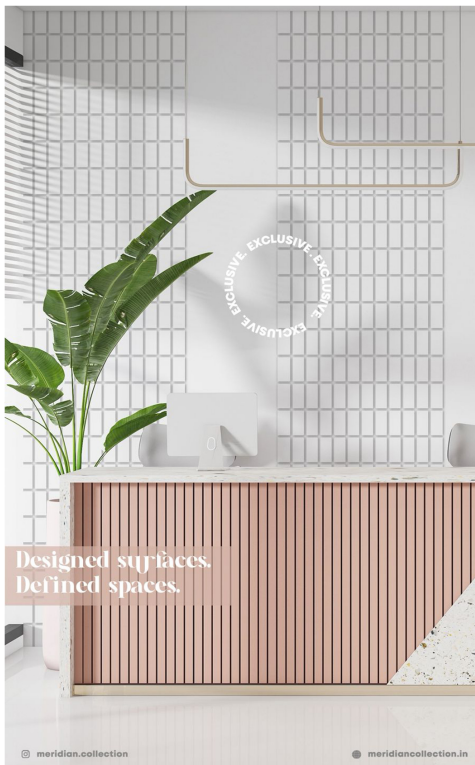

The Design Newspaper of Meridian Collection

THE WALLS ARE FINALLY TALKING

Modern interiors are no longer silent. Today's spaces demand personality, texture, depth, and presence — and Meridian Collection brings those walls to life through bold surface design and premium decorative concepts. Every panel is created to make a space feel more expressive, more luxurious, and more unforgettable.

With collections inspired by modern architecture and evolving interior trends, Meridian transforms flat surfaces into statement elements that command attention. From sleek grooves and warm wood textures to curved innovations and artistic detailing, every design is crafted to create impact from the very first glance.

Designed surfaces.
Defined spaces.

meridian.collection

meridiancollection.in

Meridian Collection brings together innovation, texture, and modern luxury to create surfaces that redefine the way interiors are experienced. From bold feature walls to elegant textured panels,

A COMPLETE WORLD OF DECORATIVE SURFACES

From statement wall panels to modern surface innovations Meridian Collection brings together design, texture, creativity, and luxury for the interiors of today and tomorrow.

CRAFTED TO TRANSFORM SPACES BEYOND THE ORDINARY.

Meridian Collection is a premium interior surface brand focused on redefining modern spaces through innovative decorative wall panels, textured surfaces, flexible designs, and trend-driven concepts. Designed for homes, offices, hospitality spaces, showrooms, and commercial interiors, Meridian offers a wide range of collections that combine aesthetics, functionality, and modern luxury into one seamless experience. From the bold contemporary identity of Spectre and the warmth of

Legno D'Arte to the flexibility of Flexidian and the refined detailing of Epitome, every collection is developed to offer unique textures, finishes, and visual depth for modern interiors. Alongside wall panels, Meridian also showcases premium surface sheets, fluted designs, wood textures, curved panel solutions, decorative grooves, and statement finishes crafted to elevate every wall into a feature element. Meridian Collection continues building a complete ecosystem of decorative surfaces that inspires architects, interior designers, dealers, and homeowners across the industry.